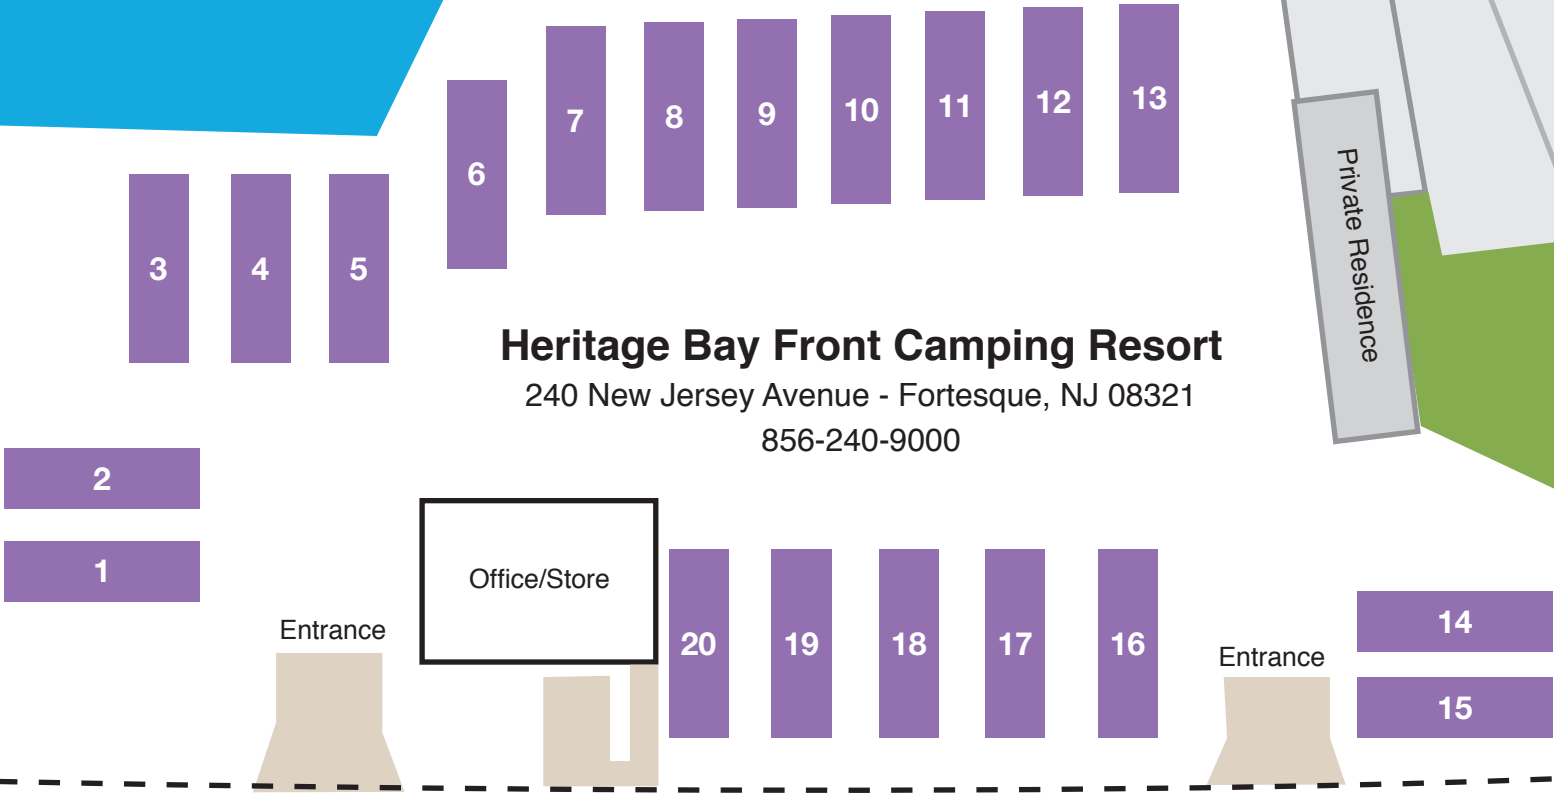

# Delaware Bay

## Heritage Bay Front Camping Resort

240 New Jersey Avenue - Fortescue, NJ 08321  
856-240-9000

Entrance

Office/Store

Entrance

Private Residence

New Jersey Avenue

Bayview Avenue

Adaline Avenue